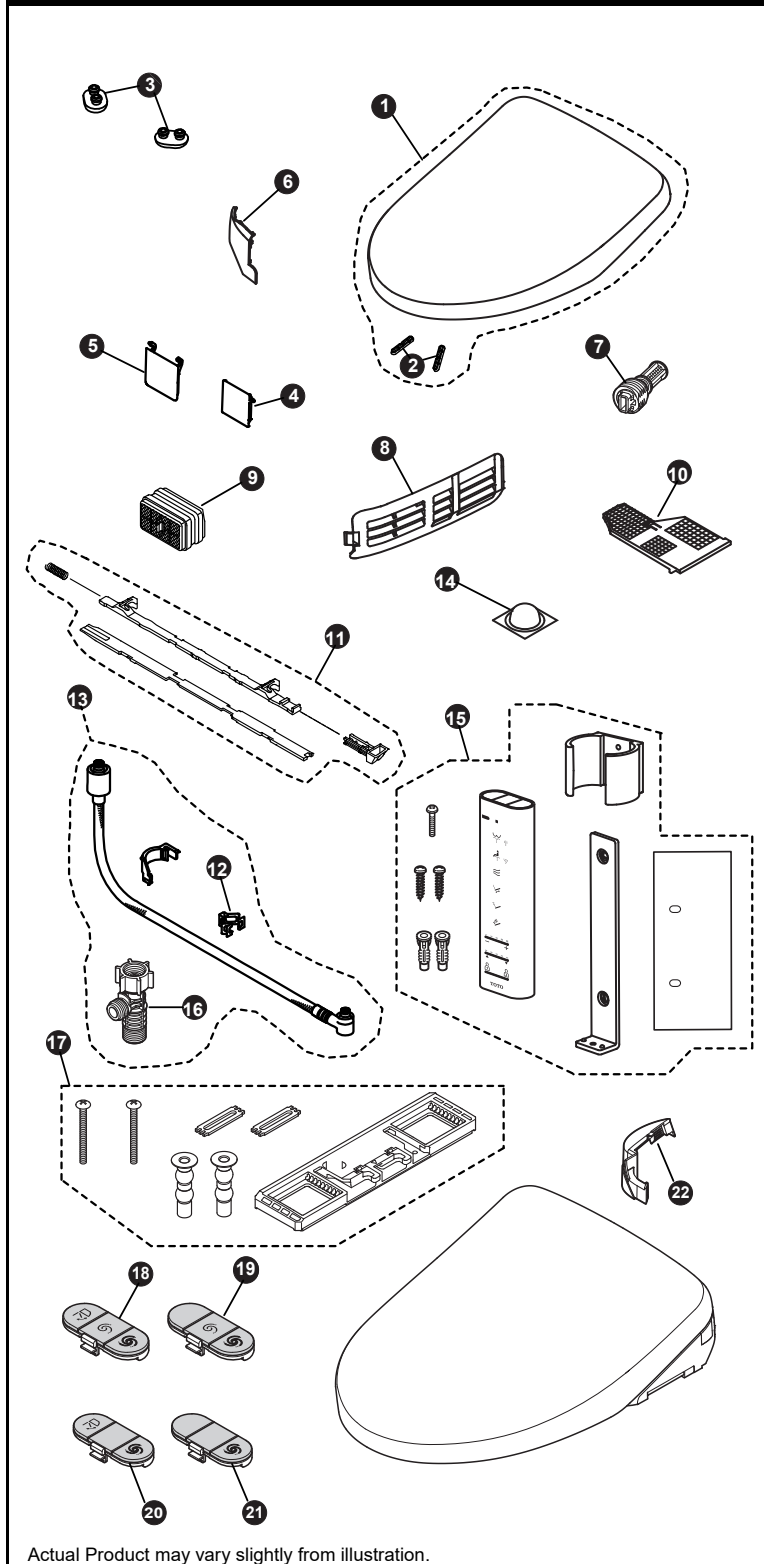

# SW3044(A)(T40)/SW3046(A)(T40) & SW3054(A)(T40)/SW3056(A)(T40)

SW3044 - S500e Classic Lid  
 SW3046 - S500e Contemporary Lid  
 SW3054 - S550e Classic Lid  
 SW3056 - S550e Contemporary Lid

SW3044T40 - S500e WASHLET+ Classic Lid  
 SW3046T40 - S500e WASHLET+ Contemporary Lid  
 SW3054T40 - S550e WASHLET+ Classic Lid  
 SW3056T40 - S550e WASHLET+ Contemporary Lid

Item	Part	Description
1	THU6025#01	Contemporary Lid - Cotton White
	THU6025#12	Contemporary Lid - Sedona Beige
	THU6026#01	Classic Lid - Cotton White
	THU6026#12	Classic Lid - Sedona Beige
2	THU6068	Lid Bumpers (x2)
3	THU9337	Seat Bumpers (x2)
4	THU6070#01	Dryer Door - Cotton White
	THU6070#12	Dryer Door - Sedona Beige
5	THU6069#01	Wand Door - Cotton White
	THU6069#12	Wand Door - Sedona Beige
6	THU6061#01	Side Cover for Standard Model - Cotton White
	THU6061#12	Side Cover for Standard Model - Sedona Beige
	THU6060#01	Side Cover for Washlet+ Model - Cotton White
	THU6060#12	Side Cover for Washlet+ Model - Sedona Beige
7	THU6071	Water Filter Drain Valve
8	THU6030#01	Deodorizer Louver - Cotton
	THU6030#12	Deodorizer Louver - Sedona Beige
9	THU9476	Deodorizer Catalyst
10	THU6054#01	Deodorizer Air Filter - Cotton White
	THU6054#12	Deodorizer Air Filter - Sedona Beige
11	THU6044#01	Lever Assembly - Cotton
	THU6044#12	Lever Assembly - Sedona Beige
12	THU9484	Water Supply Connection Clip
13	THU6052R	Water Supply Hose for Standard Model
	THU6051R	Water Supply Hose for Washlet+ Model
14	THU9488	Top Lid Cushion
15	THU6055	S550e Remote Control Assembly
	THU6056	S500e Remote Control Assembly
16	THU6234	T-Connector
17	THU6478	Baseplate Assembly for Standard Model
	THU6477	Baseplate Assembly for Washlet+ Model
18	THU6391	AutoFlush Remote Button for Dual Flush S550e
19	THU6392	AutoFlush Remote Button for Dual Flush S500e
20	THU6393	AutoFlush Remote Button for Single Flush S550e
21	THU6394	AutoFlush Remote Button for Single Flush S500e
22	THU6452	Hole Cover for use with T20 Bowl