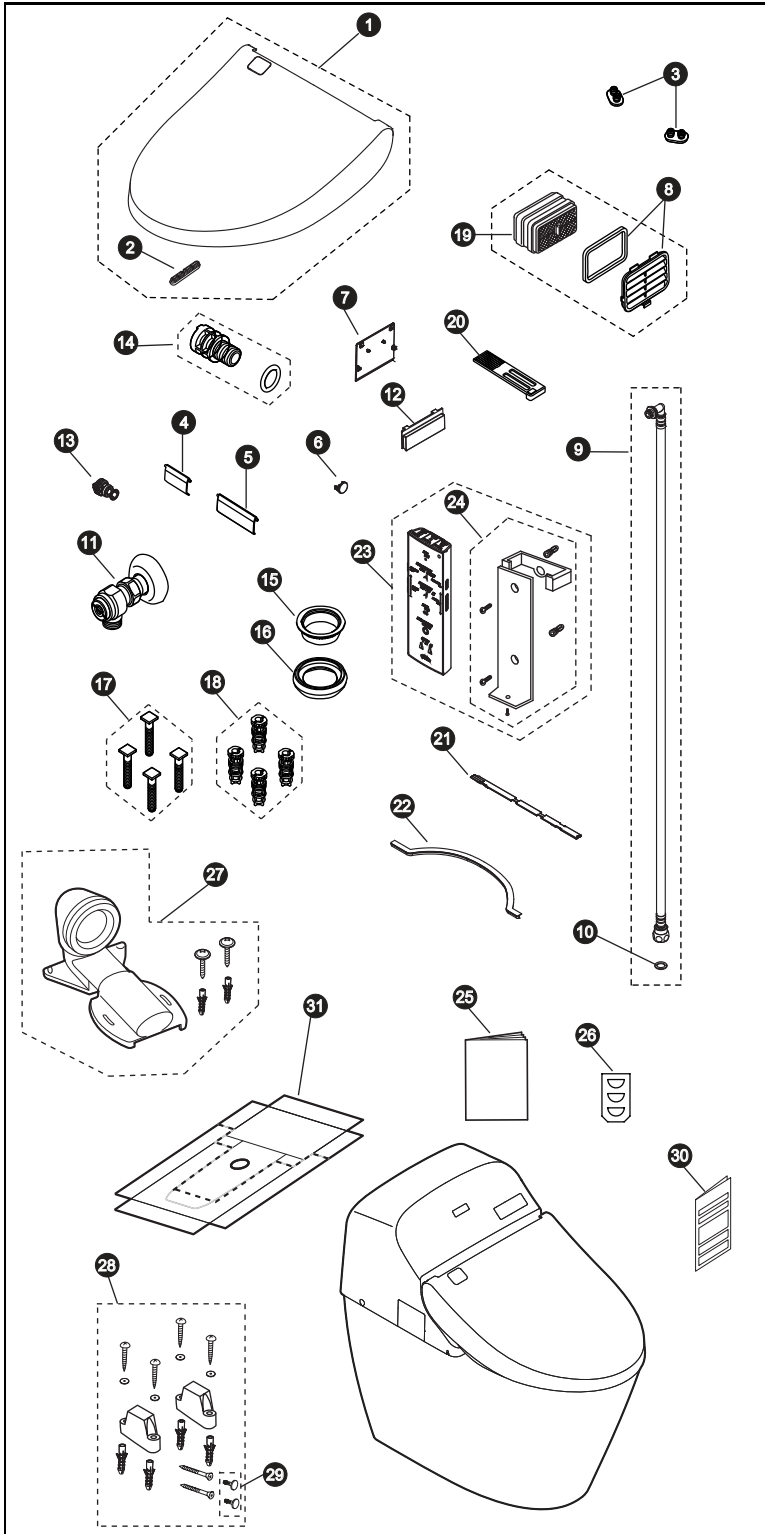

G400
1.28Gpf / 0.9Gpf Toilet, Elongated,
3D Tornado™, 12" Modular Rough-In,
CeFiONtect™

Item	Part	Description
1	THU9870#01	Lid Assembly (cotton)
	THU9870#12	Lid Assembly (sedona beige)
2	THU9871	Lid Bumper
3	THU9337	Seat Bumpers
4	THU9810	Wand Door
5	THU9811	Dryer Door
6	THU9874#01	Screw Cap (cotton)
	THU9874#12	Screw Cap (sedona beige)
7	THU9875#01	Drain Plug Cover (cotton)
	THU9875#12	Drain Plug Cover (sedona beige)
8	THU9814	Deodorizer Louver
9	THU9891	Water Connection Hose
10	THU9500	Water Connection Hose Gasket
11	THU9508	Water Supply Valve
12	THU9895#01	Side Cover Plate (cotton)
	THU9895#12	Side Cover Plate (sedona beige)
13	THU9833	Water Strainer
14	THU9501	Drain Plug Assembly
15	THU9506	Flush Connection Nut
16	THU9507	Flush Connection Gasket
17	THU9504	Mounting Bolt (x4)
18	THU9505	Mounting Nut (x4)
19	THU9476	Deodorizer Catalyst
20	THU9619	Deodorizer Air Filter
21	THU9847	Lever Cover
22	THU9807	Gasket
23	THU9958	Remote Control Assembly
24	THU9853	Remote Control Hanger Assembly
25	THU9908	Instruction Manual (top unit)
26	THU9909	Sensor Adjusting Stickers
27	THU6441	Rough-in Unit Assembly
28	THU395	Mounting Block Hardware Kit
29	9AU284#01	Bowl Screw Cover (x2) (cotton)
	9AU284#12	Bowl Screw Cover (x2) (sedona beige)
30	THU9911	Installation Manual (bowl unit)
31	0DU652	Installation Protective Sheet

Note:

Product Number Explanations

Two-Piece Toilet

(MS) Toilet & Seat Combination
(920) Model
(CEM) 3D Tornado™
(F) Universal Height
(G) CeFiONtect™

Washlet Unit

(SN) Washlet
(920) Model
(M) Dual Flush

Bowl Unit

(CT) Bowl
(920) Model
(C) Tornado Flush™
(E) HET
(F) Universal Height
(G) CeFiONtect™

Actual Product may vary slightly from illustration.