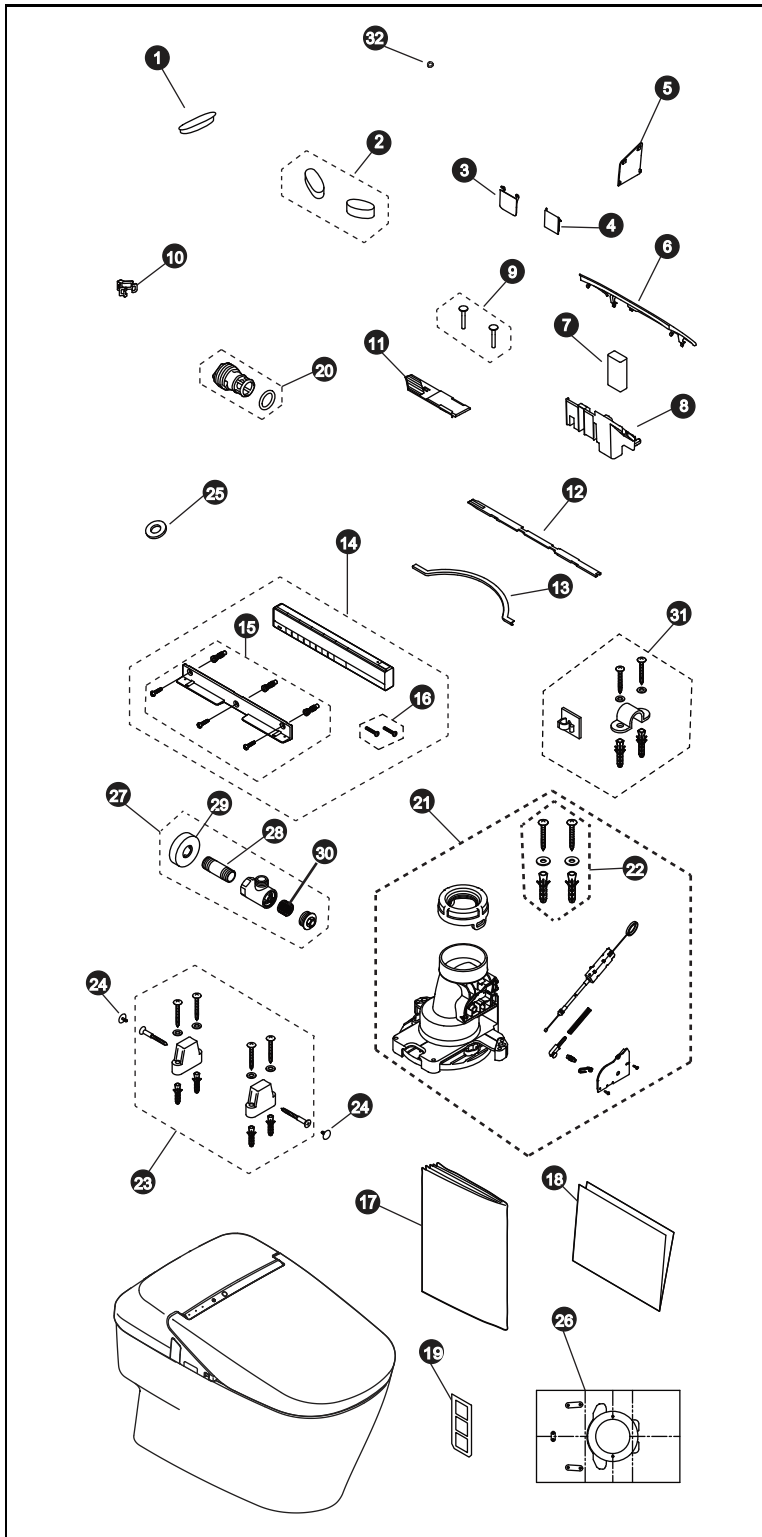

Neorest® 750H
1.0Gpf / 0.8Gpf Toilet, Elongated,
Tornado Flush™, 12" Modular Rough-In,
CeFIONtect™ & Actilight Cleaning System

Item	Part	Description
1	THU9669	Lid Bumper
2	THU9674	Seat Bumpers
3	THU9676#01	Wand Door (cotton)
4	THU9677#01	Dryer Door (cotton)
5	THU9681	Drain Plug Cover
6	THU9690	Top Unit Back Cover
7	THU9691	Battery Box
8	THU9692	Battery Box Holder
9	THU9700	Top to Bowl Mounting Bolts
10	THU9484	Water Supply Connection Clip
11	THU9711	Air Filter
12	THU9481	Lever Cover
13	THU9624	Backflow Check Gasket
14	THU9726	Remote Control Assembly
15	THU9727	Remote Control Hanger Assembly
16	THU9728	Remote Control Anti Theft Assembly
17	THU9729	Instruction Manual
18	THU9731	Installation Manual
19	THU9732	Sensor Adjusting Stickers
20	THU9445	Water Filter Drain Valve
21	THU9736	Socket (for Floor Drain)
22	THU9737	Socket Mounting Hardware
23	THU9740	Bowl Mounting Hardware
24	THU9024#01	Decorative Caps (cotton)
25	THU9744	Flat Washer (for Water Supply Hose)
26	THU9753	Installation Template
27	THU9754	Junction Valve
28	THU9755	Junction Valve Nipple
29	THU9756	Junction Valve Trim Plate
30	THU9758	Water Filter
31	THU9760	Wire Fixing Assembly
32	THU9670	Lid Screw Cap

Product Number Explanations		
Two-Piece Toilet	Integrated Washlet	Bowl
(MS) Toilet & Seat Combination (993) Model	(SN) Integrated Washlet (993) Model	(CT) Bowl (993) Model
(CUM) Tornado Flush™	(993) Model	(C) Tornado Flush™
(F) Universal Height	(M) Tornado Flush™	(U) Ultra HET
(X) Actilight Cleaning	(X) Actilight Cleaning	(M) Tornado Flush™
		(F) Universal Height
		(X) Actilight Cleaning

Actual Product may vary slightly from illustration.